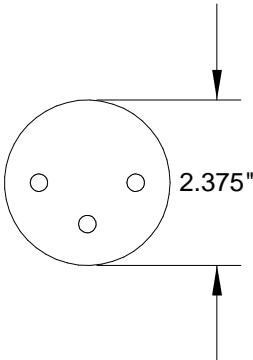

Catalina CP16 Bow #29060

(female receiver on deck)

26.5"

2.375"

All Measurements to center of mount plate on deck

19.5"