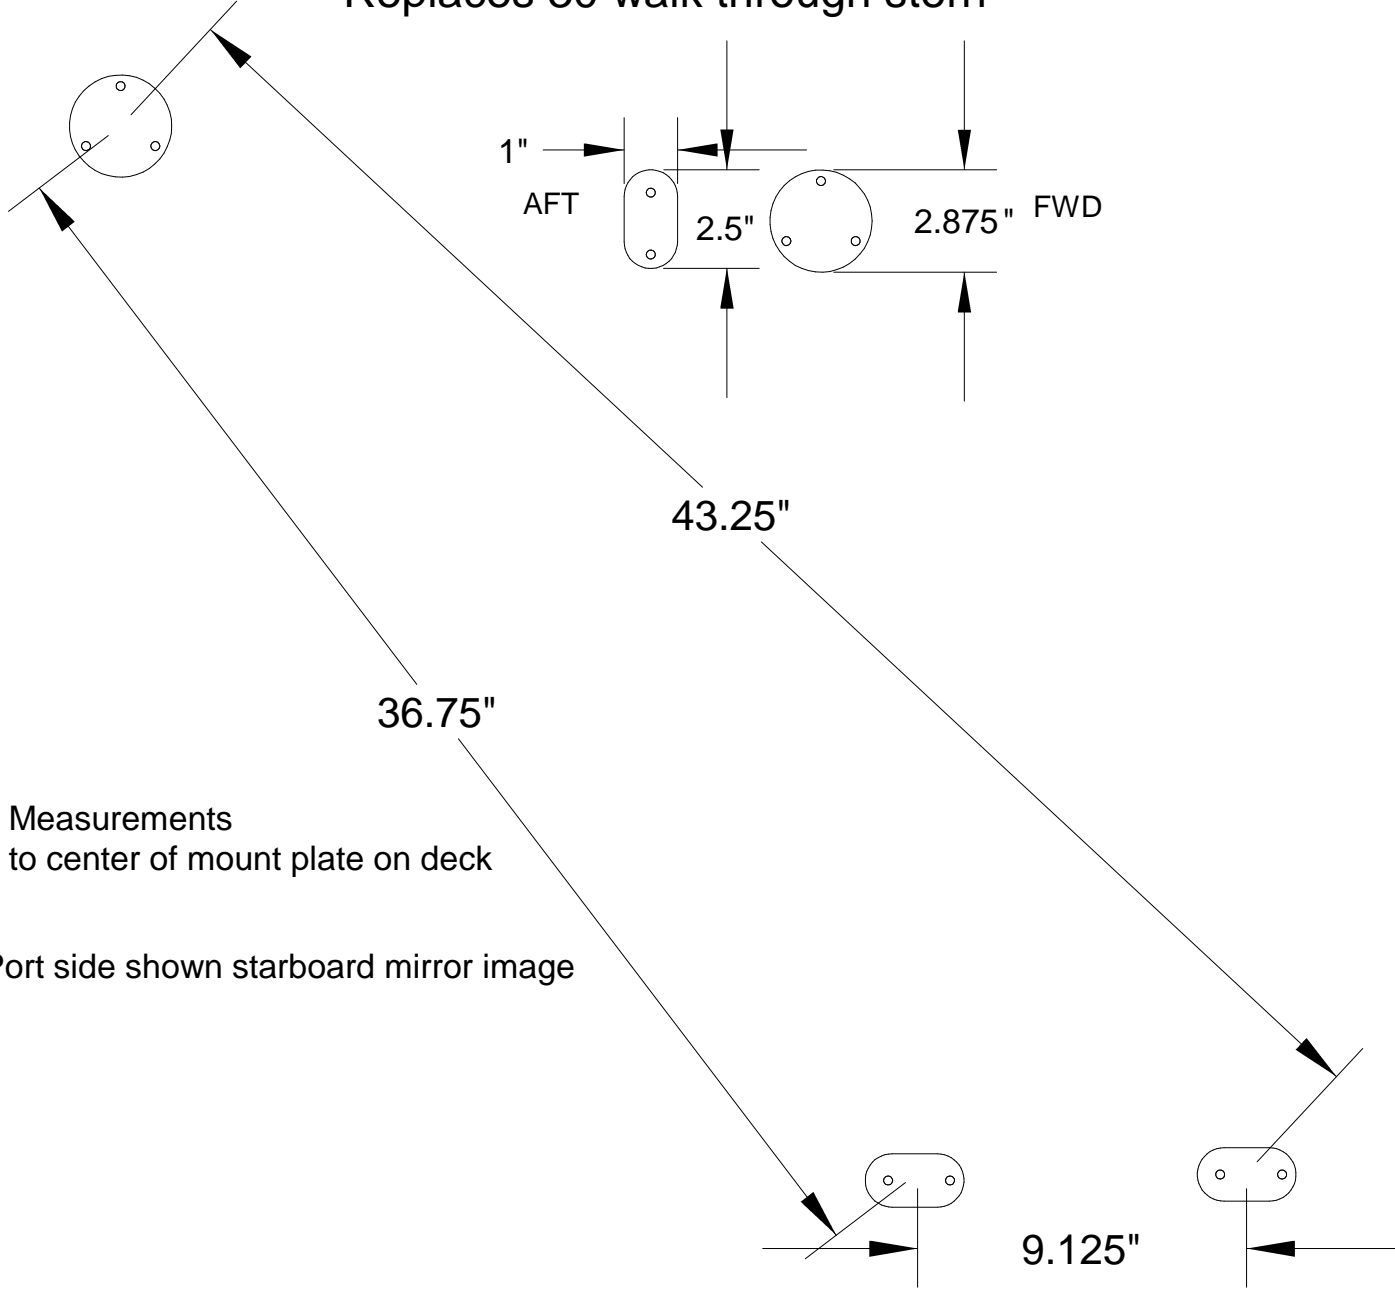

Catalina 30 Sterns #29049-R

Replaces 30 walk through stern

Measurements
to center of mount plate on deck

Port side shown starboard mirror image