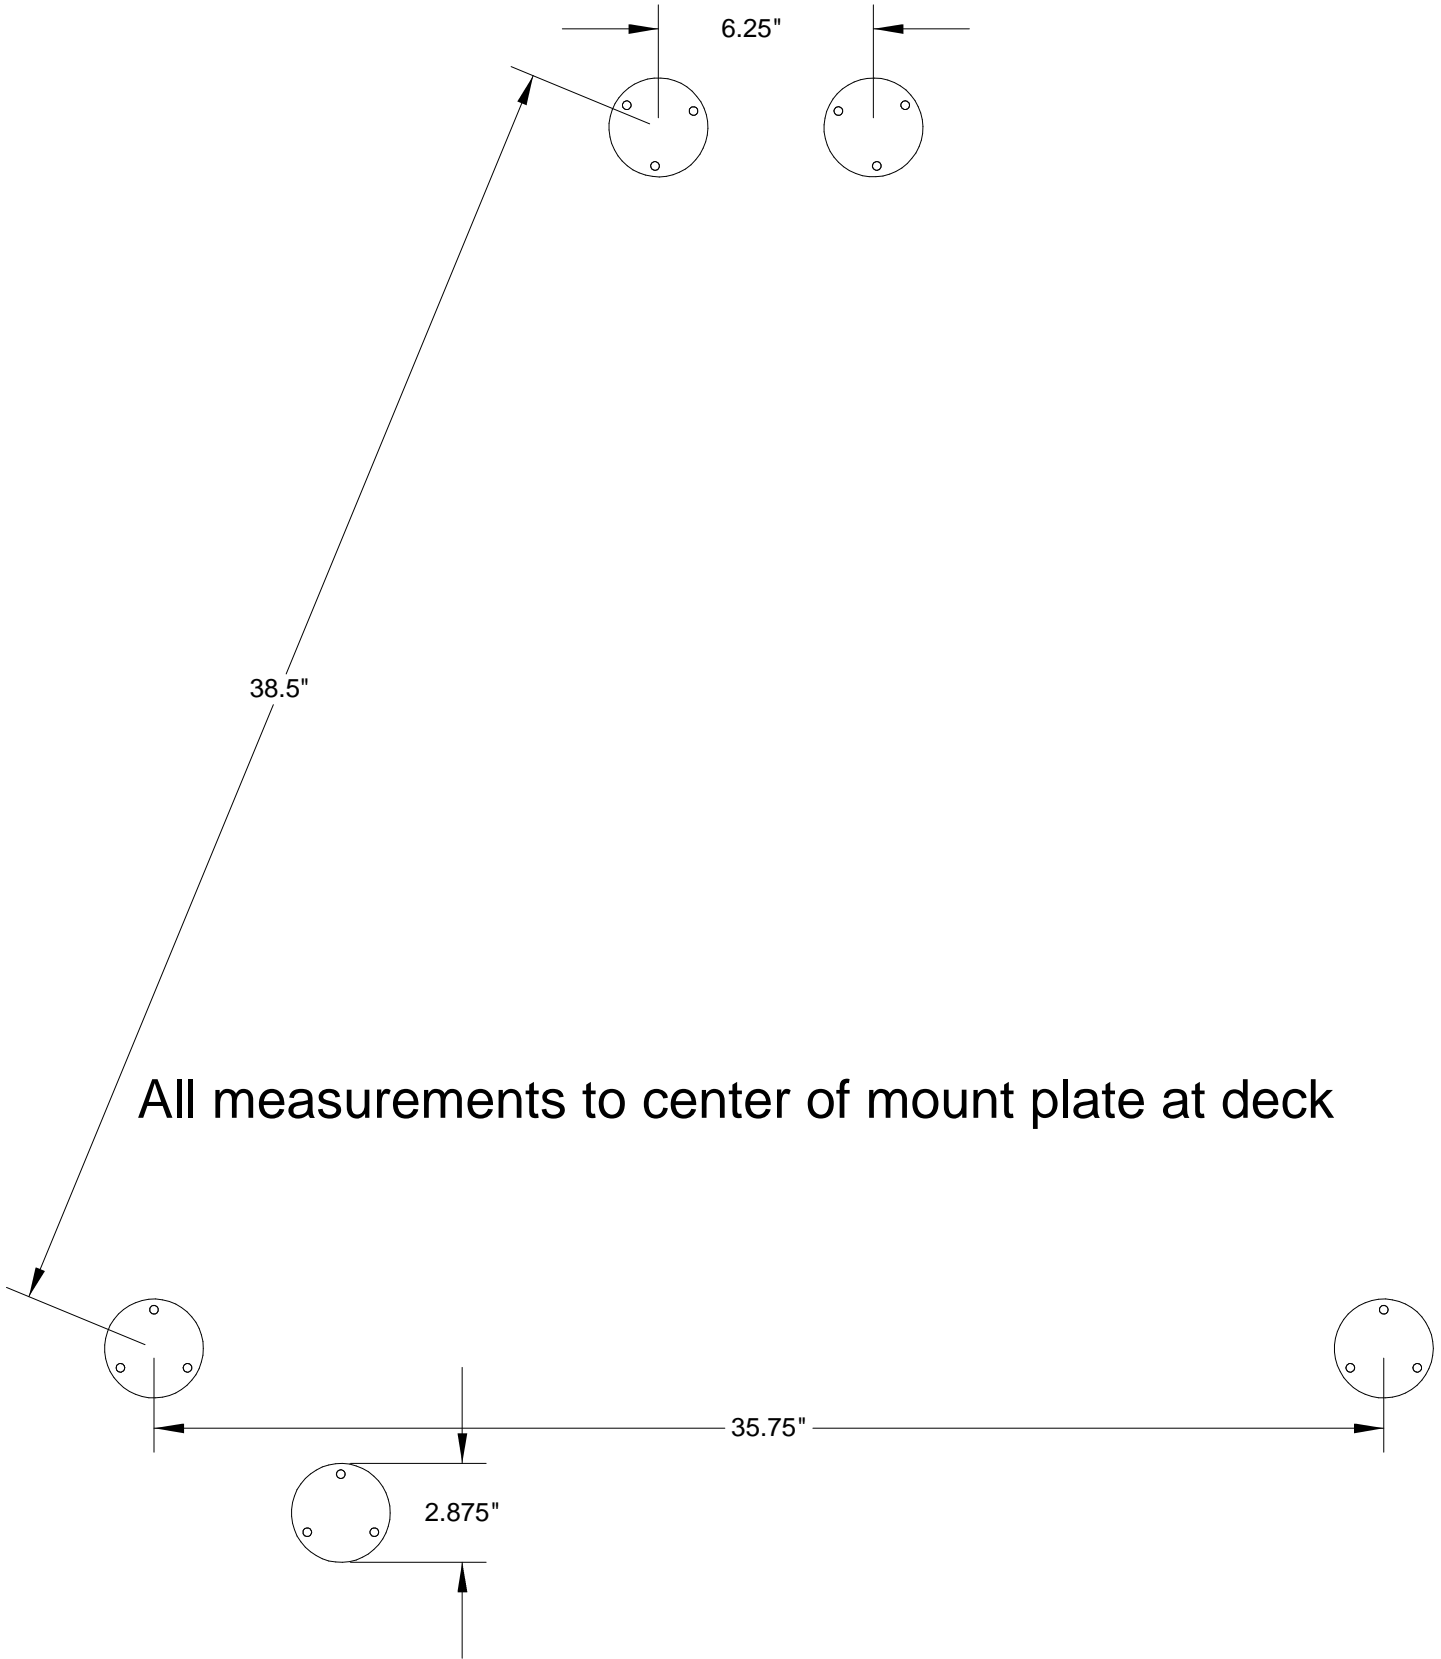

Catalina 30 Bow Rail 29044

All measurements to center of mount plate at deck