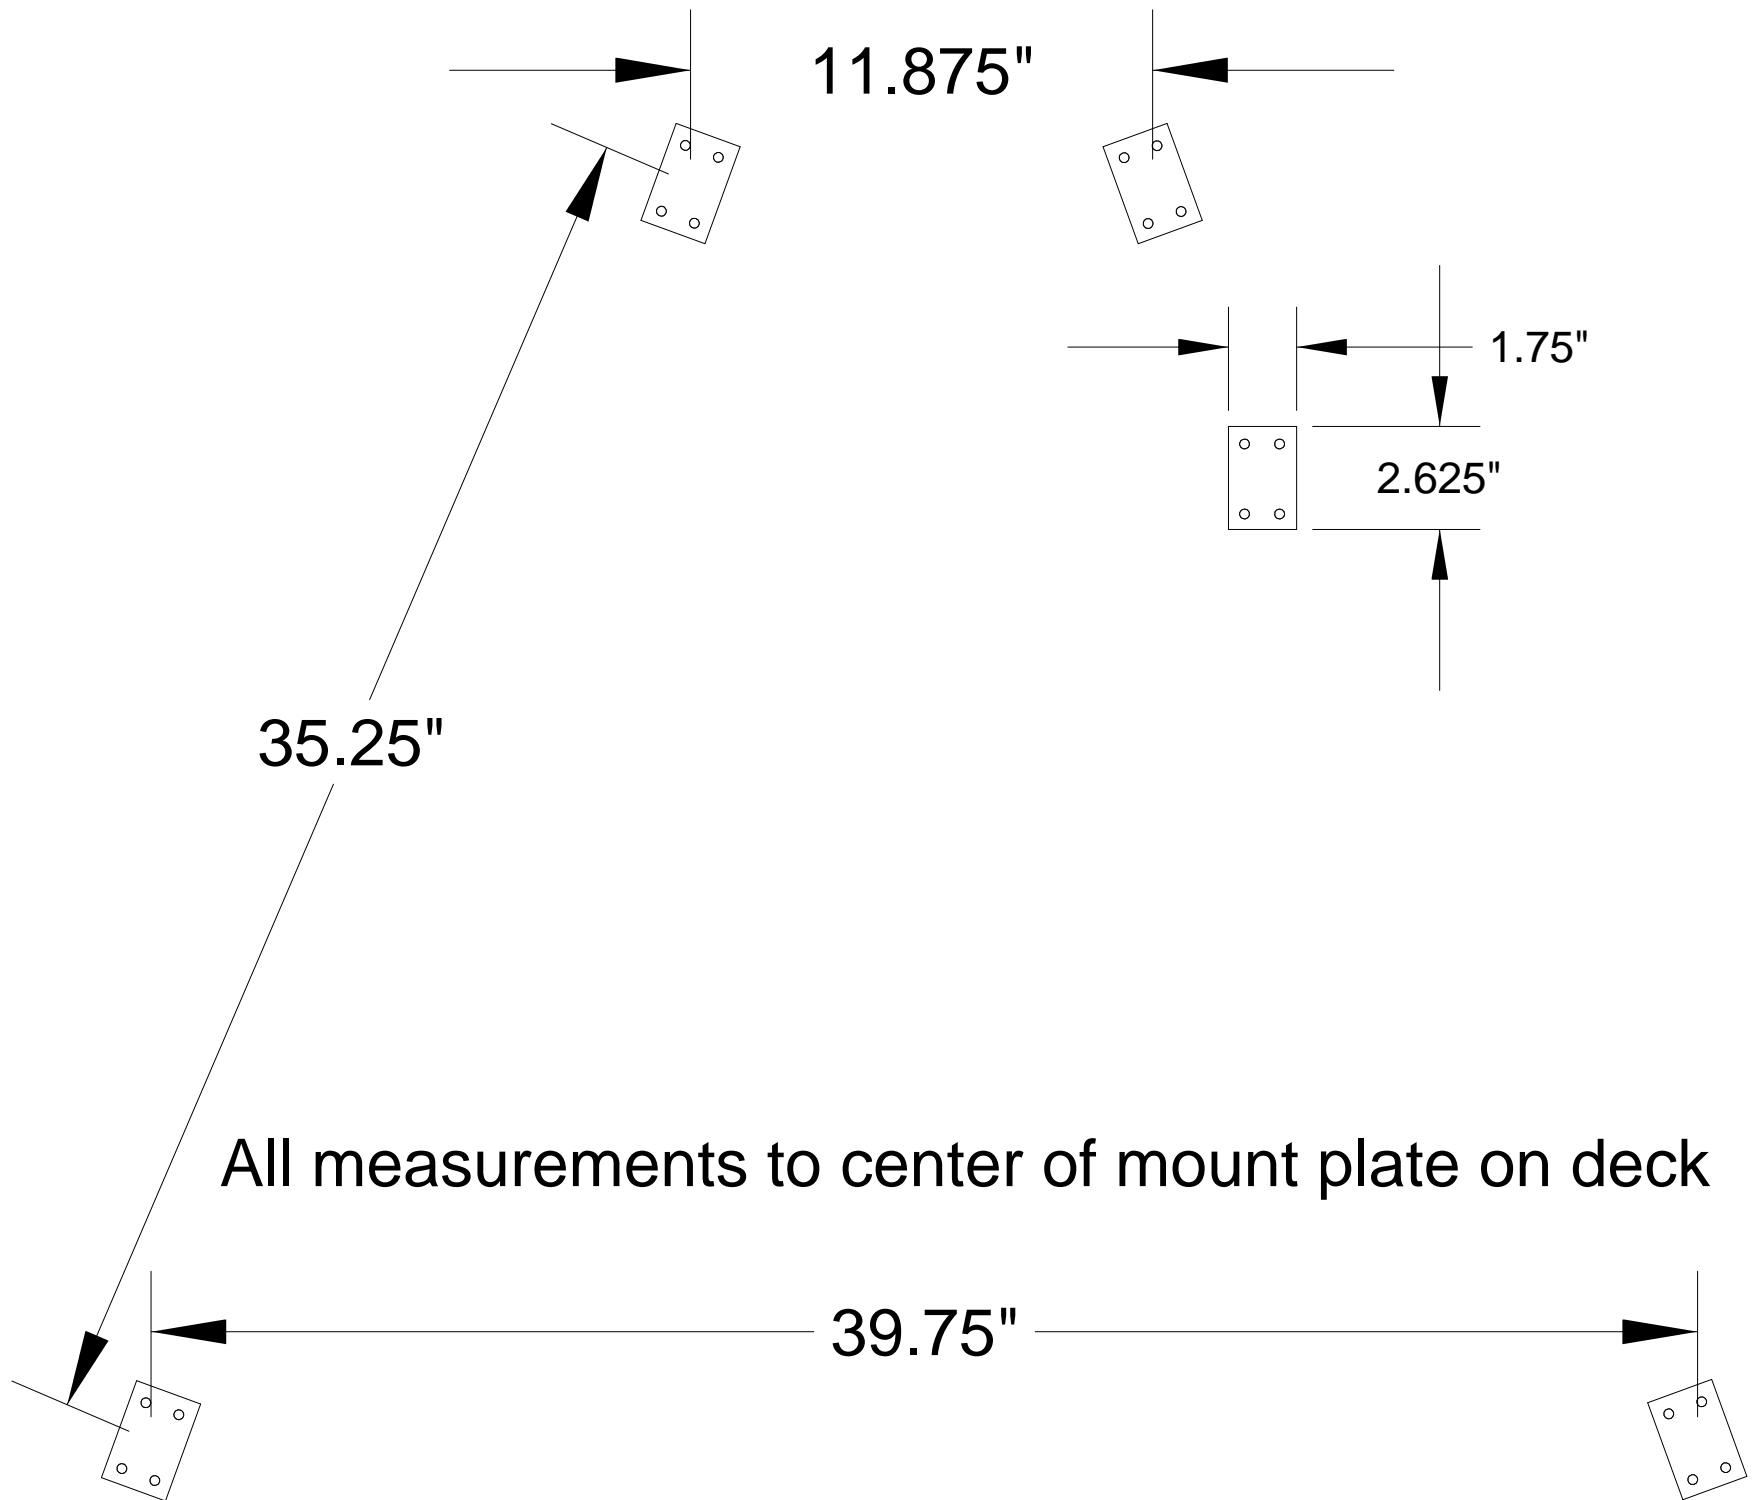

Catalina 28 MK2 Bow #29126

All measurements to center of mount plate on deck